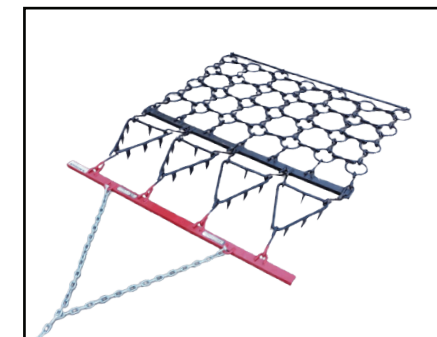

Hooper Super Giants \$5900

Redback 1.5m Harrow \$1130

Hooper 2.4m Harrows

3 Point Linkage Fork \$950

We have a bigger range! Call us on 06 356 8781! All prices are + GST

Walco 3.50 ATV Spreader
From RRP \$4,625
Holds 280kg of Urea

Walco 6.75 ATV Spreader
From RRP \$6,195
Holds 1/2 Tonne of Urea

Walco 1.75 PD ATV Spreader
Special \$3,225
Optional Mudguards

\$400 off all Walco Spreaders over \$4000 RRP

Walco 6.75 PTO Spreader \$4,605
Takes 1/2 Tonne Urea
Shown with optional lid and hyd

Walco 12.75 PTO Spreader
c/w Hard lid RRP \$8,590
Holds 1 Tonne of Urea

Walco T1300 Twinspinner Spreader
PVC lid RRP \$13,435
Hyd Open & Shut

Redback 3.5m HD T&C Harrow
\$5,920

Redback 1.5m ATV Harrow
\$1,330