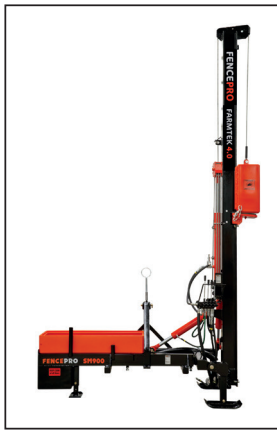

Fence-Pro Farmtek Post Driver
Hyd Top Link & Side Tilt
Special Price \$10,200

Fence-Pro Farmtek Post Diver
c/w 900mm Side Mount
Special Price \$17,690

Rata 5 Leg Subsoiler c/w rear roller &
skeiths - in stock \$13,800
Special Price \$12600.